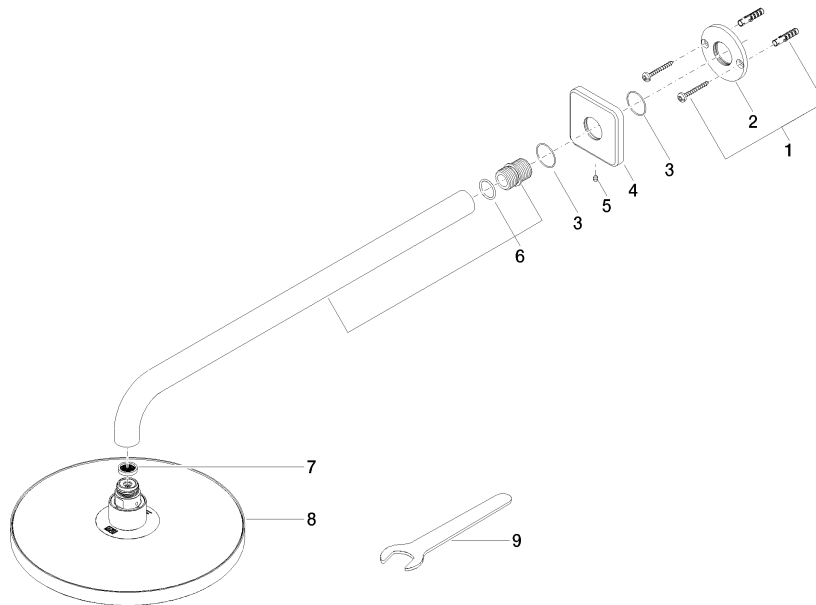

Rain shower with wall fixing 220 mm

28 649 670

- 450 mm projection
- rain shower Ø 220 mm
- rain flow
- rosette 65 x 65 mm
- 1/2" connection
- with anti-scale system
- quick clearing
- WRAS: 1707033
- This product can help a building to meet requirements of Green Building Rating Systems, e.g. LEED®, BREEAM®, DGNB

Recommended miscellaneous

Concealed wall elbow

35 085 970 90

- min. recess depth 90 mm
- max. recess depth 163 mm

Rain shower with wall fixing 220 mm

28 649 670

mm [inches]

Flow rate chart

Rain shower with wall fixing 220 mm

28 649 670

Spare parts list

No.	Item Number	Name	Quantity used	Delivery time
1	04 30 31 032 00 90	fixing set	1	2
2	09 17 20 120 90	holder	1	2
3	09 14 10 150 90	seal	2	2
4	09 27 67 015-99	rosette	1	30
5	09 31 11 038 90	pin	1	2
6	90 11 03 070 00-99	pipe	1	30
7	09 23 01 075 90	insert	1	2
8	04 12 05 092 00-99	shower	1	30
9	09 30 09 069 90	key	1	2

Hand shower set with integrated shower holder

27 802 970

- normal flow
- with anti-scale system
- 3/8" shower outlet
- metal shower hose 1250mm with integrated anti-twist protection
- rosette 60 x 60 mm
- 1/2" connection
- WRAS: 1912049