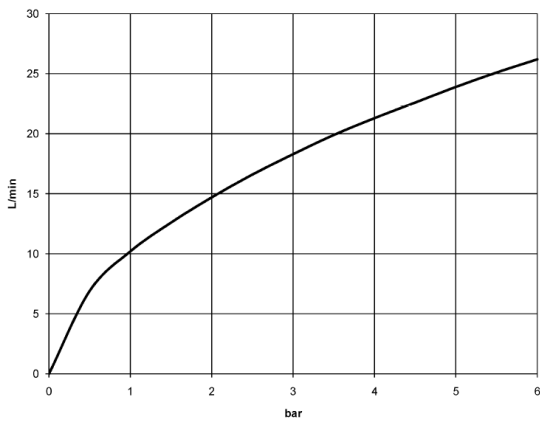

Concealed thermostat with two function volume control

36 426 670

mm [inches]

Flow rate chart

Concealed thermostat with two function volume control

36 426 670

Parts for other
finishes can be found
here: [Chrome](#)