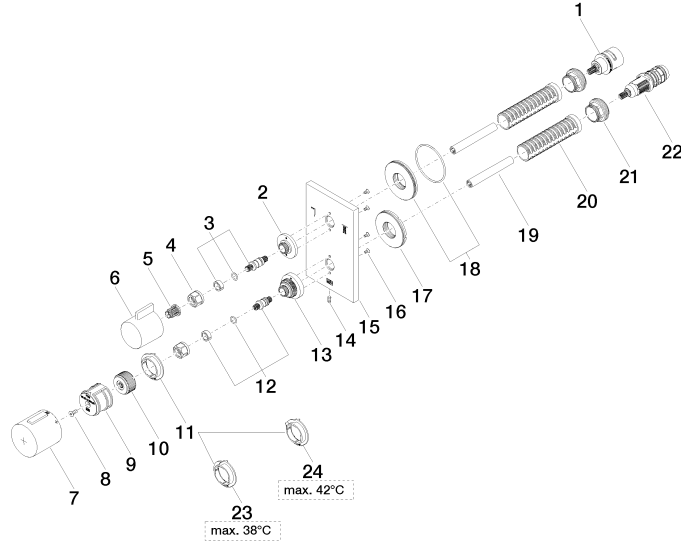

Hand shower set with integrated shower holder

27 802 970

- normal flow
- with anti-scale system
- 3/8" shower outlet
- metal shower hose 1250mm with integrated anti-twist protection
- rosette 60 x 60 mm
- 1/2" connection
- WRAS: 1912049

Hand shower set with integrated shower holder

27 802 970

Spare parts list

No.	Item Number	Name	Quantity used	Delivery time
1	28 019 979-99	Hand shower	1	30
2	28 490 970-99	Wall elbow with integrated shower holder	1	30
3	90 30 02 072 00-99	Metal shower hose 1/2" x 3/8" x 1250 mm	1	30
4	09 14 20 026 90	seal	1	2

Concealed thermostat with two function volume control

36 426 670

mm [inches]

Flow rate chart

Concealed thermostat with two function volume control

36 426 670

Parts for other
finishes can be found
here: [Chrome](#)

Concealed thermostat with two function volume control

36 426 670

Spare parts list

No.	Item Number	Name	Quantity used	Delivery time
1	90 90 03 163 00 90	diverter	1	2
2	09 12 12 053-99	base	1	30
3	04 29 06 111 00-00	spindle	1	60
4	09 23 30 023 90	nut	2	2
5	90 12 12 002 00 90	fixing cap	1	2
6	09 20 67 006-99	handle	1	30
7	90 17 33 017 00-99	handle	1	30
8	09 30 30 124 90	screw	1	2
9	09 12 12 052 90	base	1	2
10	09 12 12 054 90	base	1	2
11	09 28 10 187 90	regulator	1	2
12	04 29 06 024 00-00	spindle	1	60
13	09 12 12 051-99	base	1	30
14	09 31 11 134 90	pin	1	2
15	09 11 02 233-99	plate	1	30
16	09 30 30 157 90	screw	4	2
17	09 30 01 296 90	disc	1	2
18	90 30 01 190 00 90	disc	1	2
19	09 23 01 124 90	sleeve	2	2
20	09 18 40 077 90	sleeve	2	2
21	09 24 04 257 90	nut	2	2
22	90 15 02 013 00 90	cartridge	1	2
23	09 28 10 188 90	regulator	1	2
24	09 28 10 189 90	regulator	1	2