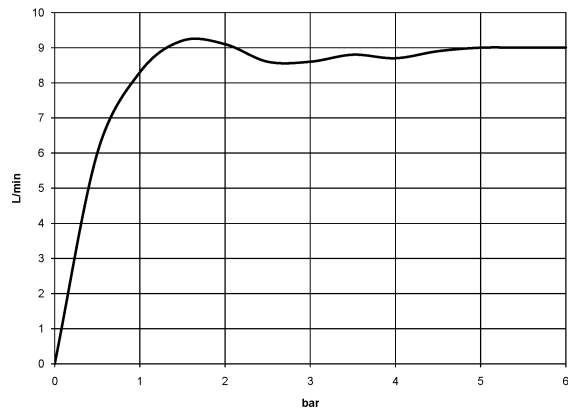

Recommended miscellaneous

Concealed wall elbow

35 085 970 90

- min. recess depth 90 mm
- max. recess depth 163 mm

Rain shower with wall fixing 220 mm

28 649 670

mm [inches]

Flow rate chart