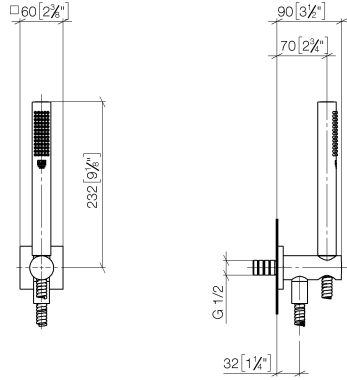

Hand shower set with integrated shower holder

27 802 970

- normal flow
- with anti-scale system
- 3/8" shower outlet
- metal shower hose 1250mm with integrated anti-twist protection
- rosette 60 x 60 mm
- 1/2" connection
- WRAS: 1912049

Recommended miscellaneous

Concealed wall elbow

- min. recess depth 90 mm
- max. recess depth 163 mm

35 085 970 90

Hand shower set with integrated shower holder

27 802 970

mm [inches]

Flow rate chart

Hand shower set with integrated shower holder

27 802 970

Spare parts list

No.	Item Number	Name	Quantity used	Delivery time
1	28 019 979-99	Hand shower	1	30
2	28 490 970-99	Wall elbow with integrated shower holder	1	30
3	90 30 02 072 00-99	Metal shower hose 1/2" x 3/8" x 1250 mm	1	30
4	09 14 20 026 90	seal	1	2