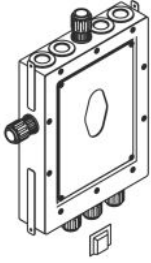

Concealed thermostat

#Error

Spare parts list

No.	Item Number	Name	Quantity used	Delivery time
1	09 30 30 171 90	screw	4	2
2	04 30 31 024 01 90	fixing set	2	2
3	04 17 20 127 00 90	holder	1	2
4	04 31 20 006 00 90	plug	2	2
5	09 14 10 053 90	seal	1	2
6	09 31 20 092 90	plug	1	2
7	09 14 10 139 90	seal	3	2
8	09 31 20 039 10 90	plug	3	60
9	09 31 20 093 90	plug	1	2
10	09 31 20 094 90	plug	1	2
11	09 14 10 112 90	seal	2	2
12	04 30 11 149 00 90	plug	2	2
13	90 23 01 040 00 90	back-flow preventer	2	2
14	09 14 10 056 90	seal	2	2
15	09 24 03 219 90	nipple	2	2
16	09 14 10 512 90	seal	1	2
17	04 21 02 146 00 90	cap	1	2
18	09 30 30 112 90	screw	3	2
19	04 14 03 080 00 90	gasket kit	1	2

Drybox Concealed thermostat

#Error

- Dimensions 300 x 400 x 80 mm
- brushed stainless steel cover
- stainless steel casing
- Overflow is part of the scope of delivery.

Drybox Concealed thermostat

#Error

Leak protection 1/2"