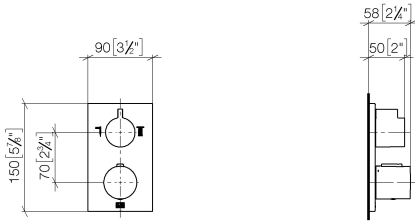

Rain shower with wall fixing 220 mm

28 649 670

- 450 mm projection
- rain shower Ø 220 mm
- rain flow
- rosette 65 x 65 mm
- 1/2" connection
- with anti-scale system
- quick clearing
- WRAS: 1707033
- This product can help a building to meet requirements of Green Building Rating Systems, e.g. LEED®, BREEAM®, DGNB

Recommended miscellaneous

Concealed wall elbow

- min. recess depth 90 mm
- max. recess depth 163 mm

35 085 970 90

Hand shower set with integrated shower holder

27 802 970

mm [inches]

Flow rate chart

Concealed thermostat with two function volume control

36 426 670

- rotary diverter with volume control and shut-off function
- cover plate 150 x 90 mm
- temperature control handle with safety limit stop at 38°C
- hot water temperature limiter, can be preset
- WRAS: 1906098

Concealed thermostat with two function volume control

36 426 670

mm [inches]

Flow rate chart

Concealed thermostat with two function volume control

36 426 670

Parts for other
finishes can be found
here: [Chrome](#)