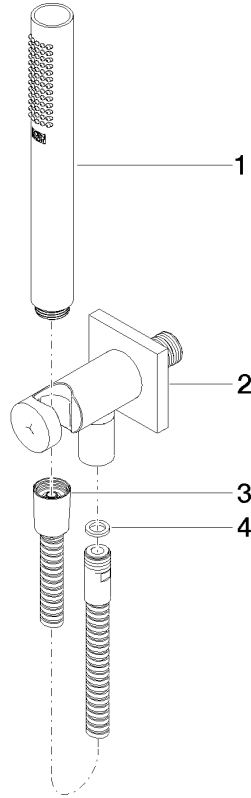

Rain shower with wall fixing 220 mm

28 649 670

Spare parts list

No.	Item Number	Name	Quantity used	Delivery time
1	04 30 31 032 00 90	fixing set	1	2
2	09 17 20 120 90	holder	1	2
3	09 14 10 150 90	seal	2	2
4	09 27 67 015-99	rosette	1	30
5	09 31 11 038 90	pin	1	2
6	90 11 03 070 00-99	pipe	1	30
7	09 23 01 075 90	insert	1	2
8	04 12 05 092 00-99	shower	1	30
9	09 30 09 069 90	key	1	2

Hand shower set with integrated shower holder

27 802 970

- normal flow
- with anti-scale system
- 3/8" shower outlet
- metal shower hose 1250mm with integrated anti-twist protection
- rosette 60 x 60 mm
- 1/2" connection
- WRAS: 1912049

Recommended miscellaneous

Concealed wall elbow

- min. recess depth 90 mm
- max. recess depth 163 mm

35 085 970 90

Hand shower set with integrated shower holder

27 802 970

mm [inches]

Flow rate chart

Hand shower set with integrated shower holder

27 802 970

Spare parts list

No.	Item Number	Name	Quantity used	Delivery time
1	28 019 979-99	Hand shower	1	30
2	28 490 970-99	Wall elbow with integrated shower holder	1	30
3	90 30 02 072 00-99	Metal shower hose 1/2" x 3/8" x 1250 mm	1	30
4	09 14 20 026 90	seal	1	2