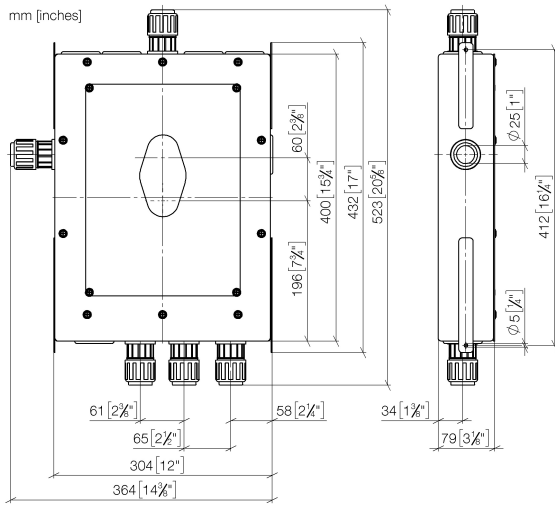

Hand shower set with integrated shower holder

27 802 970

- normal flow
- with anti-scale system
- 3/8" shower outlet
- metal shower hose 1250mm with integrated anti-twist protection
- rosette 60 x 60 mm
- 1/2" connection
- WRAS: 1912049

Concealed thermostat

#Error

Spare parts list

No.	Item Number	Name	Quantity used	Delivery time
1	09 30 30 171 90	screw	4	2
2	04 30 31 024 01 90	fixing set	2	2
3	04 17 20 127 00 90	holder	1	2
4	04 31 20 006 00 90	plug	2	2
5	09 14 10 053 90	seal	1	2
6	09 31 20 092 90	plug	1	2
7	09 14 10 139 90	seal	3	2
8	09 31 20 039 10 90	plug	3	60
9	09 31 20 093 90	plug	1	2
10	09 31 20 094 90	plug	1	2
11	09 14 10 112 90	seal	2	2
12	04 30 11 149 00 90	plug	2	2
13	90 23 01 040 00 90	back-flow preventer	2	2
14	09 14 10 056 90	seal	2	2
15	09 24 03 219 90	nipple	2	2
16	09 14 10 512 90	seal	1	2
17	04 21 02 146 00 90	cap	1	2
18	09 30 30 112 90	screw	3	2
19	04 14 03 080 00 90	gasket kit	1	2

Drybox Concealed thermostat

#Error

- Dimensions 300 x 400 x 80 mm
- brushed stainless steel cover
- stainless steel casing
- Overflow is part of the scope of delivery.

Drybox Concealed thermostat

#Error

Leak protection 1/2"

#Error

- rubber sleeve
- plastic cap
- conical nut 1/2" with cutting ring for 15 mm PEX pipe
- coupling, male thread 1/2" x male thread 1/2"

Leak protection 1/2"

#Error

mm [inches]