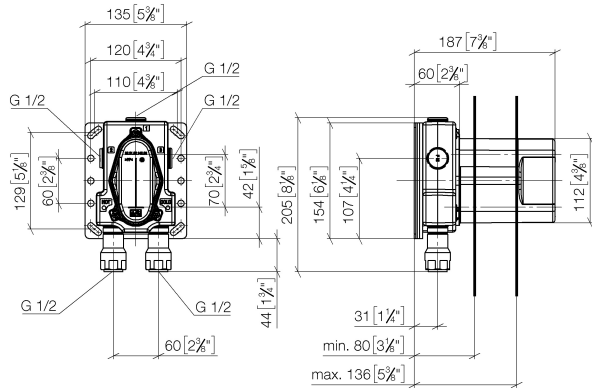

Rain shower with wall fixing 220 mm

28 649 670

- 450 mm projection
- rain shower Ø 220 mm
- rain flow
- rosette 65 x 65 mm
- 1/2" connection
- with anti-scale system
- quick clearing
- WRAS: 1707033
- This product can help a building to meet requirements of Green Building Rating Systems, e.g. LEED®, BREEAM®, DGNB

Hand shower set with integrated shower holder

27 802 970

- normal flow
- with anti-scale system
- 3/8" shower outlet
- metal shower hose 1250mm with integrated anti-twist protection
- rosette 60 x 60 mm
- 1/2" connection
- WRAS: 1912049

12 340 970 90

Required miscellaneous

xGRID Installation track 555 mm

12 360 970 90

Concealed thermostat

#Error

mm [inches]

Flow rate chart