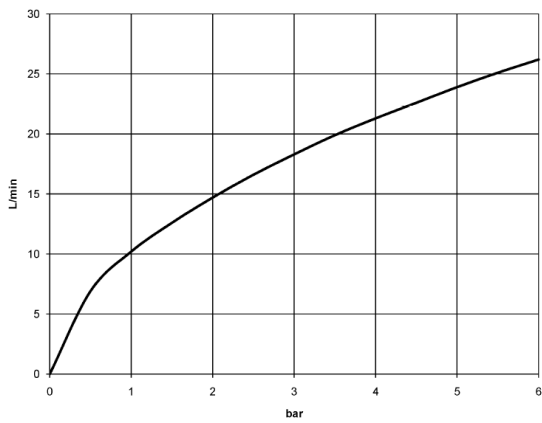

12 340 970 90

Required miscellaneous

xGRID Installation track 555 mm

12 360 970 90

Concealed thermostat

#Error

mm [inches]

Flow rate chart