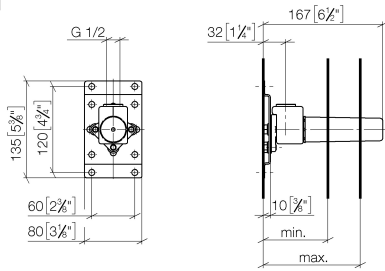

Rain shower with wall fixing 220 mm

28 649 670

- 450 mm projection
- rain shower Ø 220 mm
- rain flow
- rosette 65 x 65 mm
- 1/2" connection
- with anti-scale system
- quick clearing
- WRAS: 1707033
- This product can help a building to meet requirements of Green Building Rating Systems, e.g. LEED®, BREEAM®, DGNB

Hand shower set with integrated shower holder

27 802 970

- normal flow
- with anti-scale system
- 3/8" shower outlet
- metal shower hose 1250mm with integrated anti-twist protection
- rosette 60 x 60 mm
- 1/2" connection
- WRAS: 1912049

Recommended miscellaneous

Leak protection 1/2"

12 010 970 90

Concealed wall elbow

#Error

mm [inches]

	min	max
CL. 1	90 [3 1/2"]	163 [6 3/8"]
CL. 2	68 [2 5/8"]	135 [5 3/8"]
Domicil	90 [3 1/2"]	163 [6 3/8"]
Gentle	90 [3 1/2"]	163 [6 3/8"]
IMO	90 [3 1/2"]	163 [6 3/8"]
Lissé	90 [3 1/2"]	163 [6 3/8"]
MEM	90 [3 1/2"]	163 [6 3/8"]
Symetrics	90 [3 1/2"]	163 [6 3/8"]
Vaia	90 [3 1/2"]	163 [6 3/8"]

Concealed wall elbow

#Error

Spare parts list

No.	Item Number	Name	Quantity used	Delivery time
1	04 30 31 024 01 90	fixing set	2	2
2	09 30 30 152 90	screw	7	2
3	09 30 11 139 90	disc	6	2
4	09 17 20 094 90	holder	1	2
5	09 11 11 036 90	accessories	1	2
6	09 11 03 041 10 90	connection	1	2
7	04 31 20 006 00 90	plug	1	2
8	04 14 03 072 00 90	gasket kit	1	2
9	09 21 02 102 90	cap	1	2
10	09 14 10 010 90	seal	1	2
11	09 24 03 169 10 90	adaptor	1	2
12	09 17 20 100 90	holder	2	2