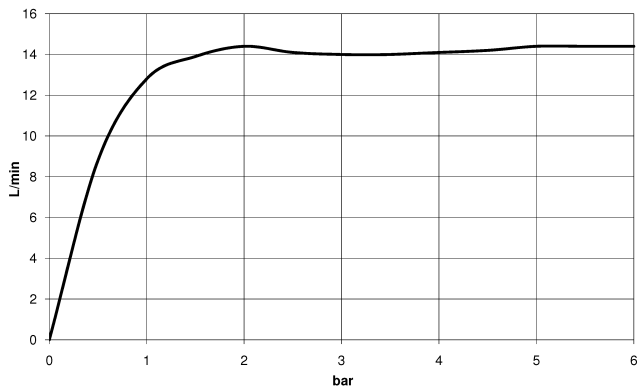

Recommended miscellaneous

Concealed wall elbow

- min. recess depth 90 mm
- max. recess depth 163 mm

35 085 970 90

Hand shower set with integrated shower holder

27 802 970

mm [inches]

Flow rate chart