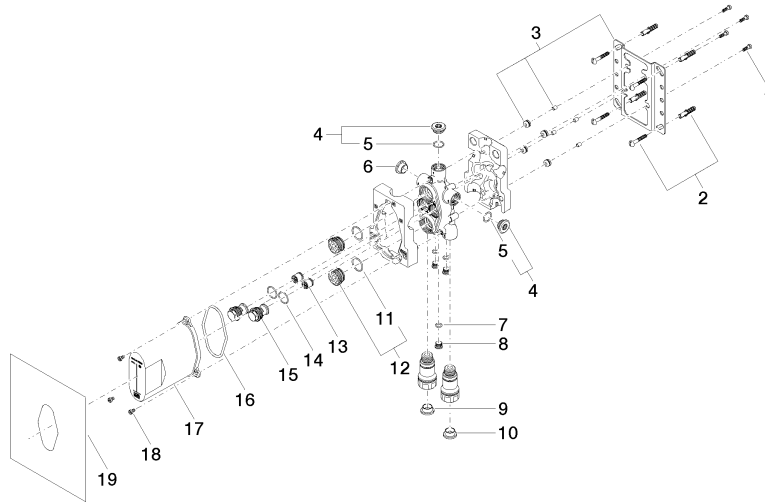

Concealed thermostat

#Error

Spare parts list

No.	Item Number	Name	Quantity used	Delivery time
1	09 30 30 171 90	screw	4	2
2	04 30 31 024 01 90	fixing set	2	2
3	04 17 20 127 00 90	holder	1	2
4	04 31 20 006 00 90	plug	2	2
5	09 14 10 053 90	seal	1	2
6	09 31 20 092 90	plug	1	2
7	09 14 10 139 90	seal	3	2
8	09 31 20 039 10 90	plug	3	60
9	09 31 20 093 90	plug	1	2
10	09 31 20 094 90	plug	1	2
11	09 14 10 112 90	seal	2	2
12	04 30 11 149 00 90	plug	2	2
13	90 23 01 040 00 90	back-flow preventer	2	2
14	09 14 10 056 90	seal	2	2
15	09 24 03 219 90	nipple	2	2
16	09 14 10 512 90	seal	1	2
17	04 21 02 146 00 90	cap	1	2
18	09 30 30 112 90	screw	3	2
19	04 14 03 080 00 90	gasket kit	1	2