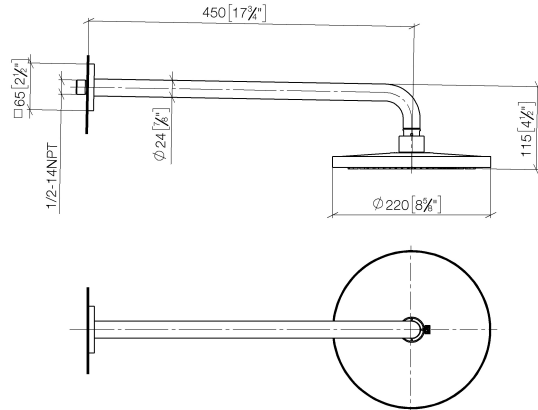

Rain shower with wall fixing 220 mm

28 649 670

- 450 mm projection
- rain shower Ø 220 mm
- rain flow
- rosette 65 x 65 mm
- 1/2" connection
- with anti-scale system
- quick clearing
- WRAS: 1707033
- This product can help a building to meet requirements of Green Building Rating Systems, e.g. LEED®, BREEAM®, DGNB

Recommended miscellaneous

Concealed wall elbow

35 085 970 90

- min. recess depth 90 mm
- max. recess depth 163 mm

Rain shower with wall fixing 220 mm

28 649 670

mm [inches]

Flow rate chart

Rain shower with wall fixing 220 mm

28 649 670

Spare parts list

No.	Item Number	Name	Quantity used	Delivery time
1	04 30 31 032 00 90	fixing set	1	2
2	09 17 20 120 90	holder	1	2
3	09 14 10 150 90	seal	2	2
4	09 27 67 015-99	rosette	1	30
5	09 31 11 038 90	pin	1	2
6	90 11 03 070 00-99	pipe	1	30
7	09 23 01 075 90	insert	1	2
8	04 12 05 092 00-99	shower	1	30
9	09 30 09 069 90	key	1	2

Hand shower set with integrated shower holder

27 802 970

- normal flow
- with anti-scale system
- 3/8" shower outlet
- metal shower hose 1250mm with integrated anti-twist protection
- rosette 60 x 60 mm
- 1/2" connection
- WRAS: 1912049